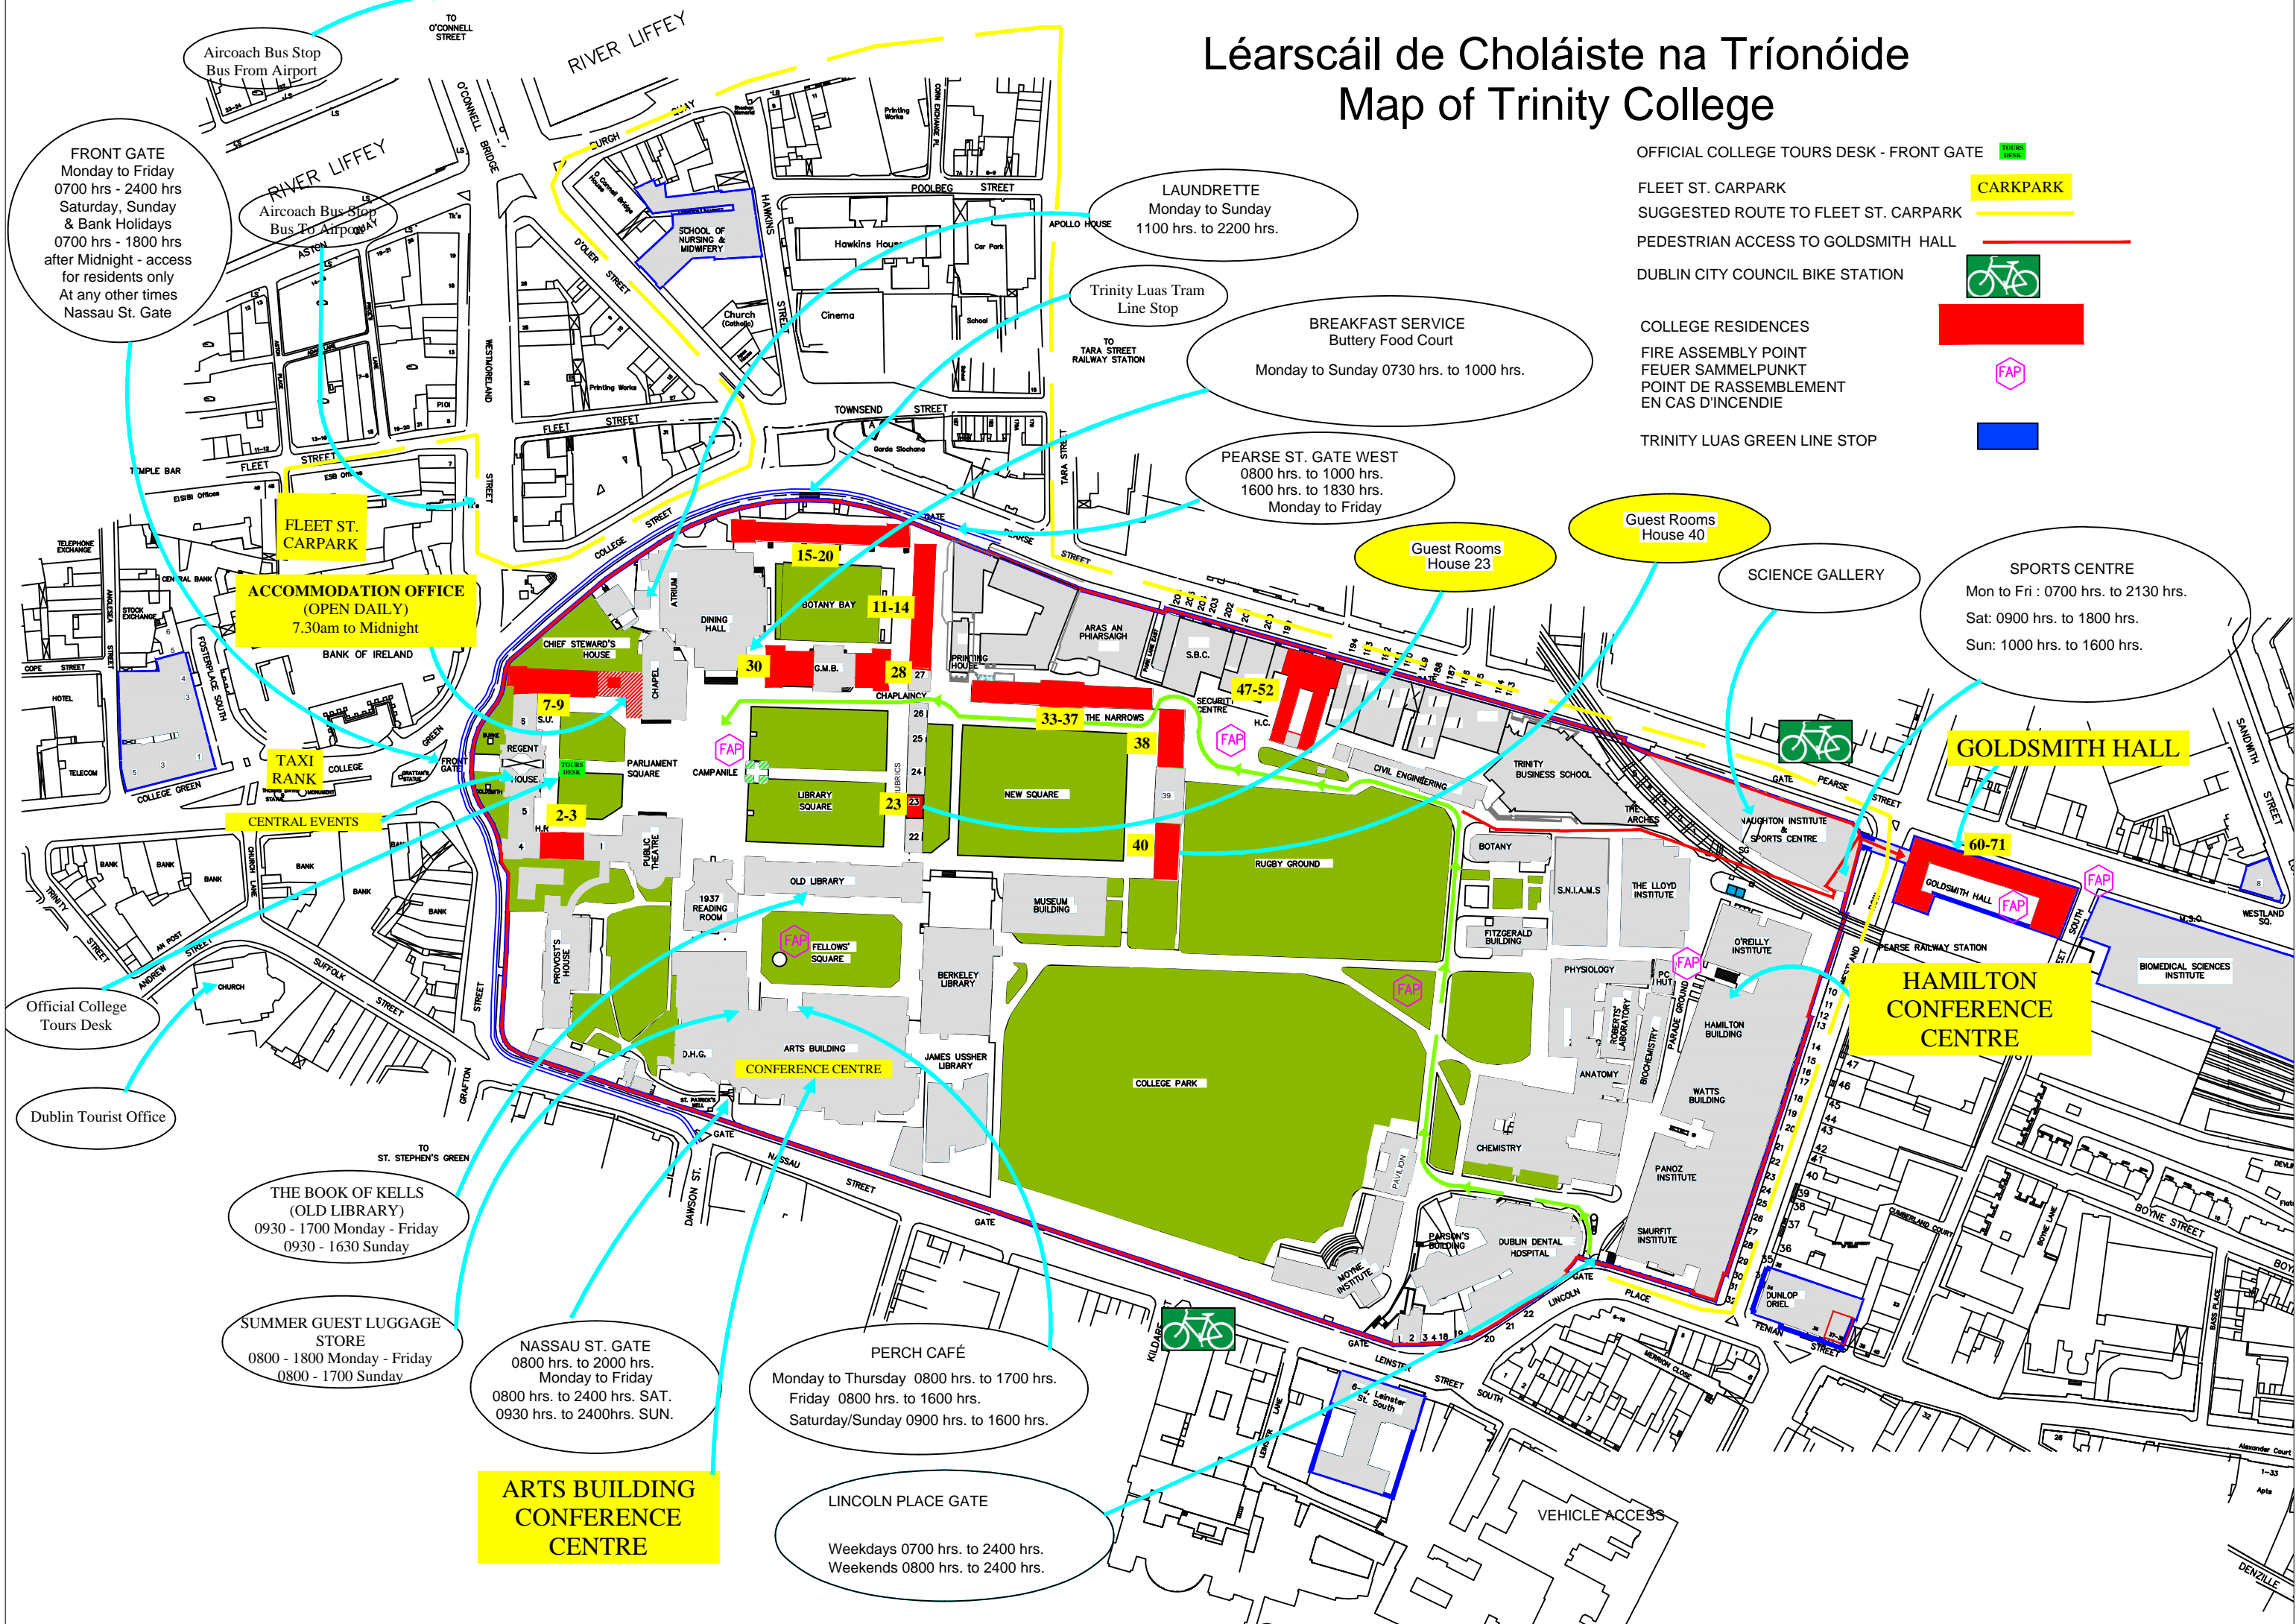

## Map of Trinity College

**FRONT GATE**  
Monday to Friday  
0700 hrs - 2400 hrs  
Saturday, Sunday  
& Bank Holidays  
0700 hrs - 1800 hrs  
after Midnight - access  
for residents only  
At any other times  
Nassau St. Gate

**PERCH CAFÉ**  
Monday to Thursday 0800 hrs. to 1700 hrs.  
Friday 0800 hrs. to 1600 hrs.  
Saturday/Sunday 0900 hrs. to 1600 hrs.

**LINCOLN PLACE GATE**  
Weekdays 0700 hrs. to 2400 hrs.  
Weekends 0800 hrs. to 2400 hrs.